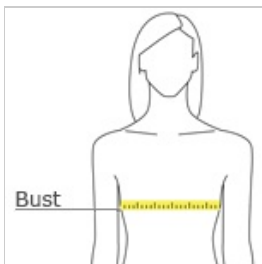

OGIO® Ladies Leveler LOG119

The super-subtle micro stripe takes this innovative polo to a higher level.

- 5-ounce, 100% poly jersey with stay-cool wicking technology
- OGIO heat transfer label for tag free comfort
- Self-fabric collar
- Open placket
- Cap sleeves with sleeve tabs and O debossed rivets
- Banded hem with slight ruching
- Reflective heat transfer O at open hem

CARE INSTRUCTIONS

Machine wash with like colors. Do not bleach. Tumble dry low. Use cool iron. Do not use fabric softener. Do not dry clean.

front

back

HOW TO MEASURE

BUST

With arms down at sides, measure around the upper body, under arms and around the fullest part of the bust.

SIZE CHART

	XS	S	M	L	XL	2XL	3XL	4XL
Size	2	4/6	8/10	12/14	16/18	20/22	24/26	28/30
Bust	32-34	35-36	37-38	39-41	42-44	45-47	48-51	52-55

COLOR INFORMATION

Astro Green PMS PATTERNED	Blue Steel PMS PATTERNED	Diesel Grey PMS PATTERNED	Purple Haze PMS PATTERNED	Teal Spark PMS PATTERNED